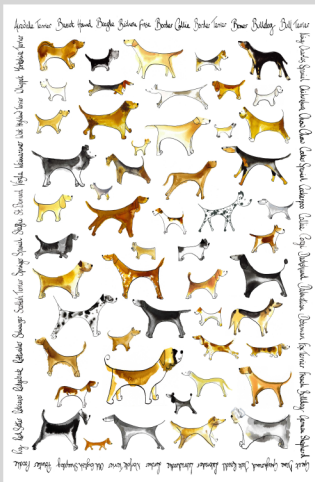

Illustration by Abi

'quirky & individual designs'

Kitchen Textiles Tea Towels

Our bestsellers since the beginning, our tea towels still fly off the shelves today. Both cat & dog designs now available in alternative colourways including bright white, clotted cream, garden green and baby blue. A generous 45cm x 70cm, 100% cotton with a hand sewn label, they are wrapped in a branded belly band.

Oven Gloves

Our lovely oven mitts are fully insulated and conform to British standards for heat resistance. At 21cm x 29cm they are generously proportioned, nice and thick to hold and with a practical hanging loop. In our signature dog and cat designs these oven gloves will really stand out in your kitchen!

Aprons

Our aprons (adult size 60cm x 85cm) have been made from 8oz cotton drill, have contrasting black neck straps, long black waist ties and a large front pocket, making them the perfect apron for any chef. They come folded with a branded swing tag.